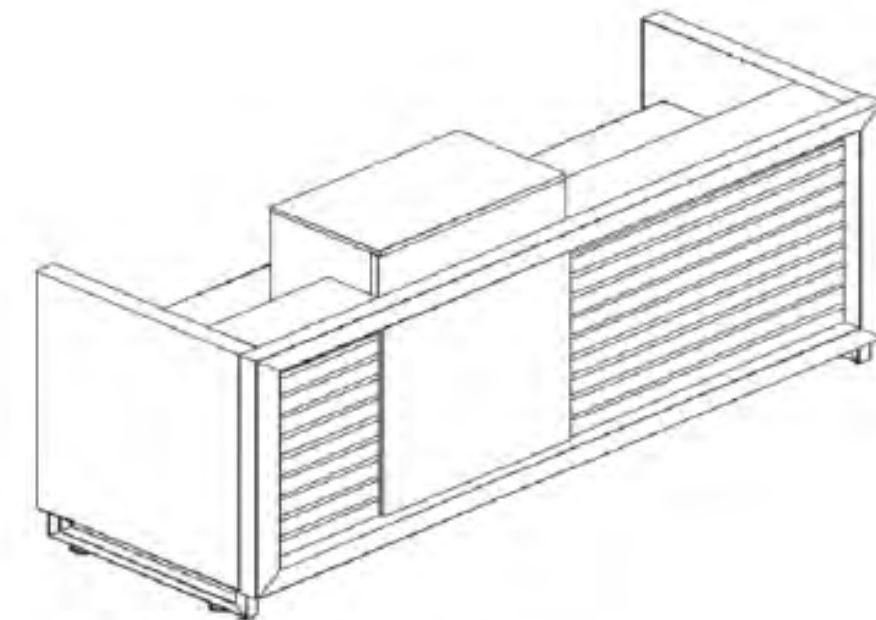

Shiny White

Milas Walnut

W:78" D:30" H:50"

STAIRS Reception Station

BOX Reception Station

Milas Walnut

W:78" D:25" H:44"

W:76" D:43" H:30"