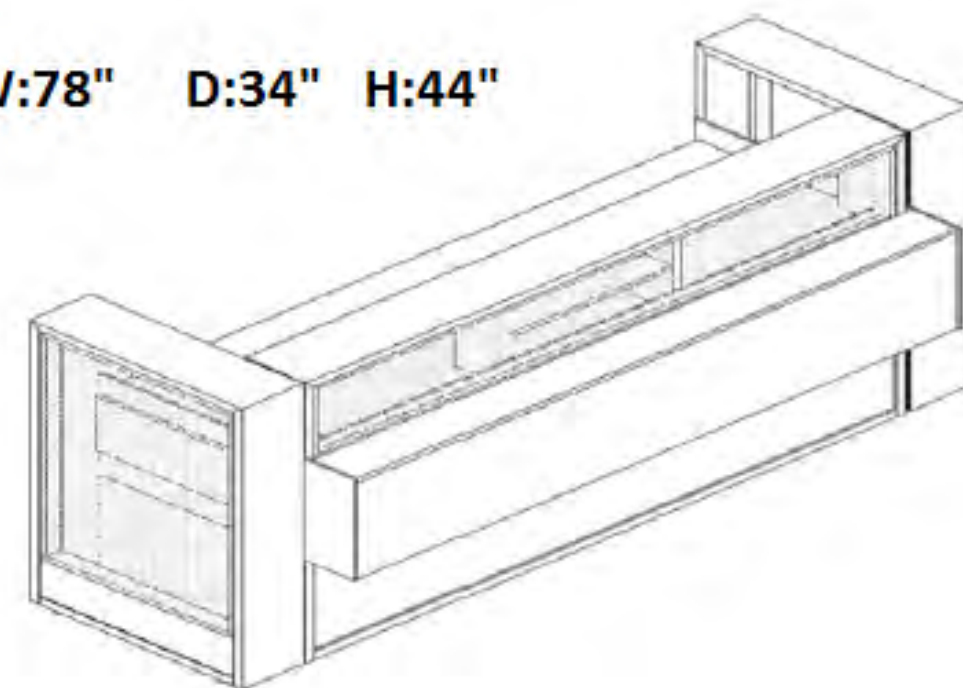

W:15"
D:18"
H: 23"

OZER Contemporary Reception Station

NODE Reception Station

W:15"
D:18"
H: 23

Milas Walnut

W:78" D:34" H:44"

NODE Reception Station

STAIRS Reception Station