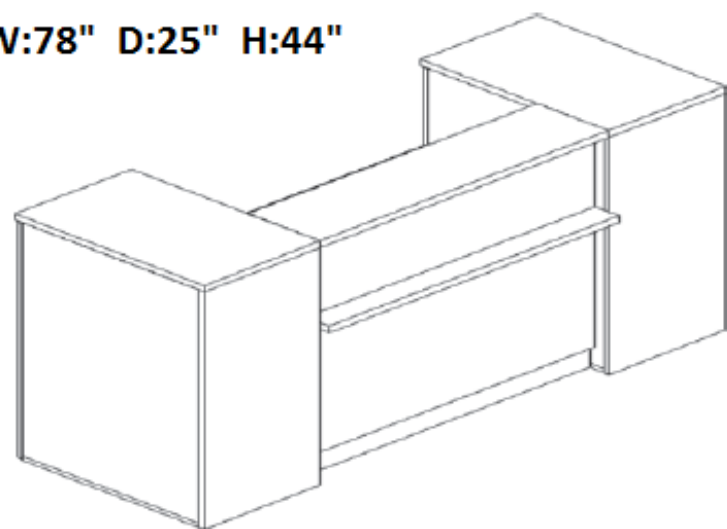

Shiny White

Milas Walnut

W:78" D:30" H:50"

STAIRS Reception Station

BOX Reception Station

Milas Walnut

W:78" D:25" H:44"

W:76" D:43" H:30"