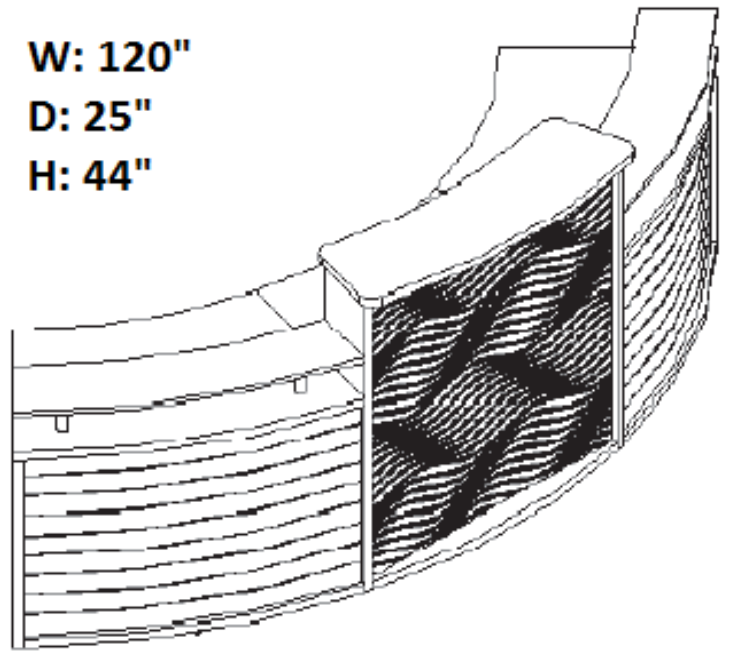

W: 120"
D: 25"
H: 44"

Milas Walnut